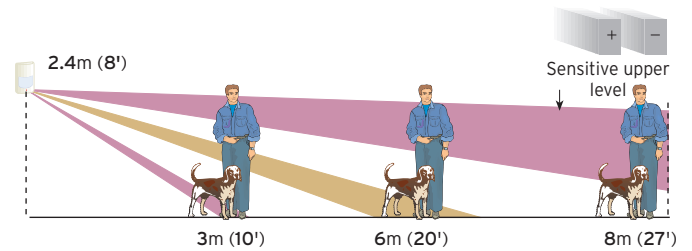

RISCO
GROUP

Creating Security Solutions.
With Care

ZoDIAC PRO (RK410PR) - PIR Detector

The best selling ZODIAC PRO has been specially designed for excellent catch performance and high false alarm immunity. Optimal installation is facilitated using the supplied free swivel. The internal cable duct and ample space inside make wiring easy. With an optical protective sleeve and white light protected lens the ZODIAC PRO prevents false alarms.

ZoDIAC QUAD (RK410RQ) - QUAD Detector

The ZoDIAC QUAD with real quad element sensor provides added catch performance and false alarm immunity in hostile residential environments. The real quad elements assure improved coverage while reducing significantly false alarms from warm air, moving curtains and spot temperature changes.

ZoDIAC PET (RK410PT) - PET Immune Detector

The ZoDIAC PET with advanced electronics utilizes a custom designed lens to provide full pet immunity to 70lb(33kg) dogs and 4 cats with no loss of catch performance. This sophisticated detector is the ideal solution for residential installations with pets. In order to ensure the PET immunity performance, this detector comes without a swivel.