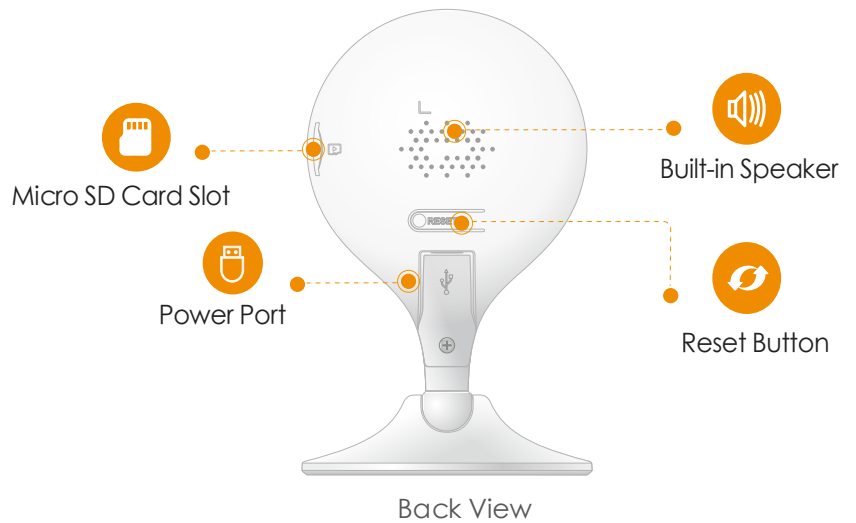

Specifications

Camera

1/2.7" 2 Megapixel Progressive CMOS
2MP (1920 x 1080)
Night Vision: 10m(33ft) Distance
2.8mm Fixed Lens
Field of View : 112° (H), 58° (V), 131° (D)

Video & Audio

Video Compression : H.265/H.264
Up to 25/30fps Frame Rate
16x Digital Zoom
Two-way Audio

Notice Management

Motion Detection
Human Detection
Configurable Region
Abnormal Sound Alarm

Network

Wi-Fi: IEEE802.11b/g/n, 50m Open Field
imou App: iOS, Android
Onvif

Auxiliary Interface

Micro SD Card Slot (up to 256GB)
Built-in Mic & Speaker
Reset Button

General

DC 5V1A Power Supply
Power Consumption: <3.1W
Working Environment: -10° C ~ +45° C, Less Than 95%RH
Dimensions: 66 × 33 × 109mm (2.6 × 1.3 × 4.3 inch)
Weight: 102.7g (0.23lb)
CE, FCC

What's in the box

- 1x Camera
- 1x Quick Start Guide
- 1x Power Adapter
- 1x Power Cable
- 1x Screw Package
- 1x Mounting Plate
- 1x Mounting Foam
- 1x Installation Position Map