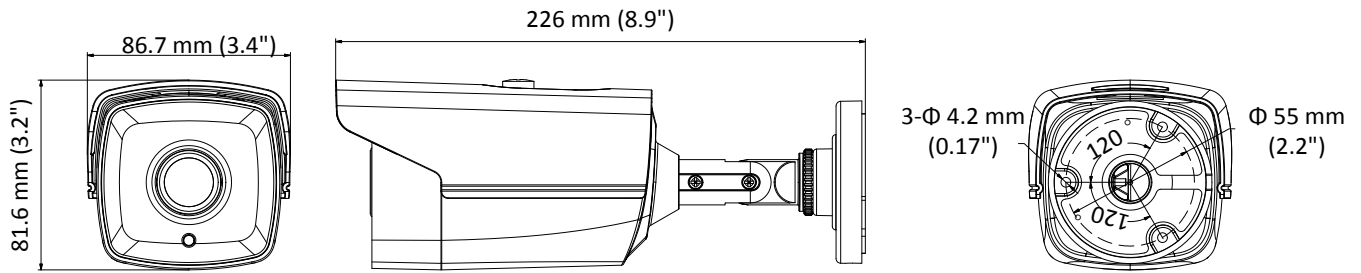

Dimensions