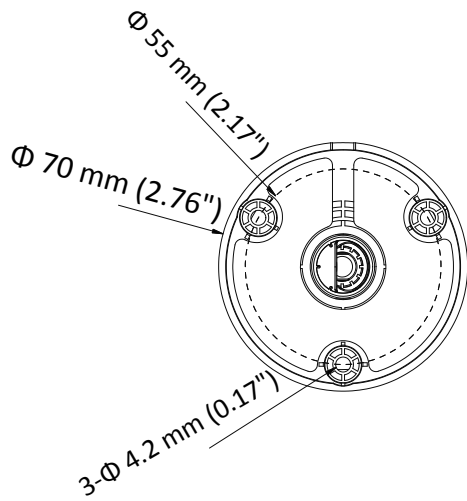

Dimensions