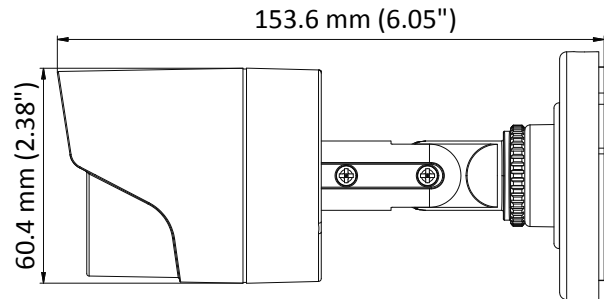

Dimensions